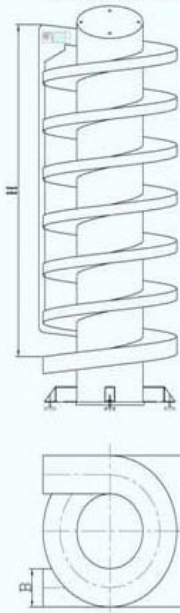

Spiral-conveyor

| spiral conveyor type | belt width (B) | outer diameter(D) | Maxelevation range (H) |
|----------------------|----------------|-------------------|------------------------|
| LX-200-1000 | 200mm | 1240mm | UP To 4500mm |
| LX-300-1200 | 300mm | 1600mm | UP To 6000mm |
| LX-400-1300 | 400mm | 1740mm | UP To 6500mm |
| LX-600-1500 | 600mm | 2240mm | UP To 6500mm |

Transport direction up,down or alternating

Speed range6-60m/min

In/out-feed configuration

Vertical Systems International, LLC.
 12035 Chandler Dr.
 Walton, KY 41094
 859-485-9650 phone
 859-485-9654 fax