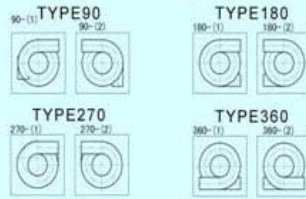

Spiral-conveyor

| spiral conveyor type | belt width (B) | outer diameter(D) | Maxelevation range (H) |
|----------------------|----------------|-------------------|------------------------|
| LX-200-1000 | 200mm | 1240mm | UP To 4500mm |
| LX-300-1200 | 300mm | 1600mm | UP To 6000mm |
| LX-400-1300 | 400mm | 1740mm | UP To 6500mm |
| LX-600-1500 | 600mm | 2240mm | UP To 6500mm |

Transport direction up,down or alternating

Speed range6-60m/min

In/out-feed configuration

Vertical Systems International, LLC.
 12035 Chandler Dr.
 Walton, KY 41094
 859-485-9650 phone
 859-485-9654 fax